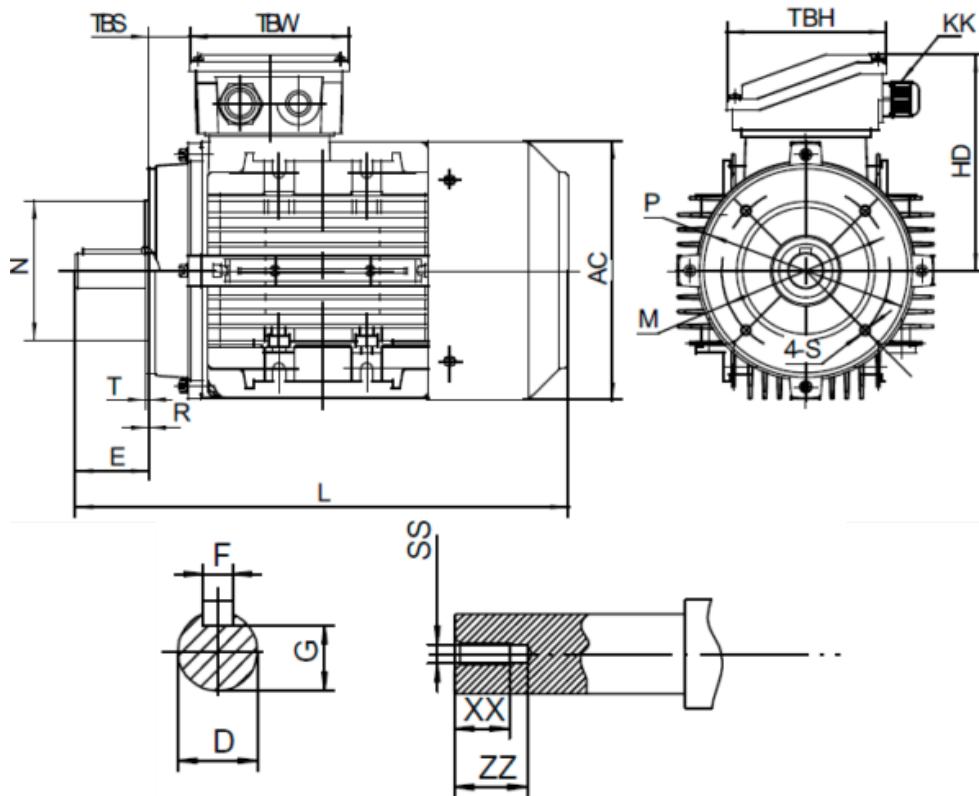

Data Sheet

Article number: 2516000124150140

Description: Kleedrive T2A 563-4 0.12kw 1400 rpm UL/CSA
3x230/400V 50HZ IP55 B14 PTO

Measures

| | | |
|-----------|---------|------------|
| AA = 112 | L = 195 | TBH = 83 |
| AC = Ø110 | M = Ø65 | TBS = 16.5 |
| AD = 151 | N = Ø50 | TBW = 83 |
| D = Ø9 | P = Ø80 | XX = 9 |
| E = 20 | R = 0 | ZZ = 12 |
| F = 3 | S = M5 | |
| G = 7.2 | SS = M4 | |
| HD = 95 | T = 2.5 | |